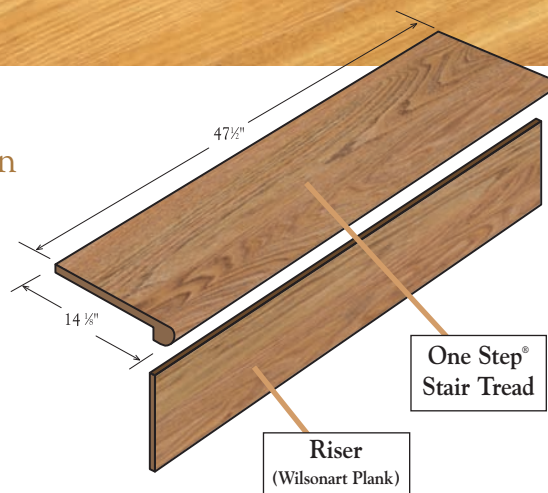

Exclusive One Step® Stair Tread

One Step® Stair Treads Combine...The Beauty of Wilsonart® Flooring & Convenient One-Piece Construction

- Easy to install, one-piece construction
- Creates a beautifully coordinated transition between the stairway and adjacent floor
- Available in Classic, Estate Plus and Red Label woodgrain designs
- Alabaster or Designer White risers also available

Please note: As some plank designs feature a blocked effect or a two-board visual, the Wilsonart Flooring One Step Stair Tread may contain a wider strip than the matching Wilsonart Flooring design. This subtle variance provides a stair tread with visual balance. One Step Stair Treads for designs featuring Distressed and Hand Scraped textures are offered in a smooth finish of the appropriate sheen to best complement those products.