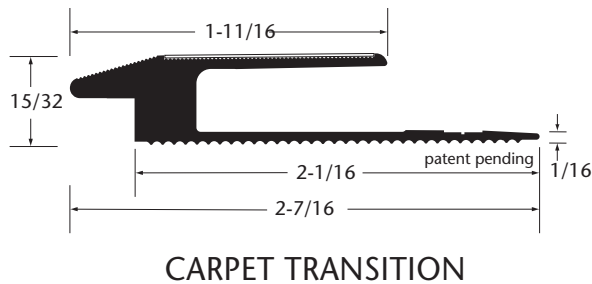

COMMERCIAL MOLDING OPTIONS

Exact Match Moldings

Our exclusive exact match high-pressure laminate moldings feature a bronze aluminum body that can be bonded with any Wilsonart Commercial Flooring design for a uniform appearance. Available in 8 ft. lengths.