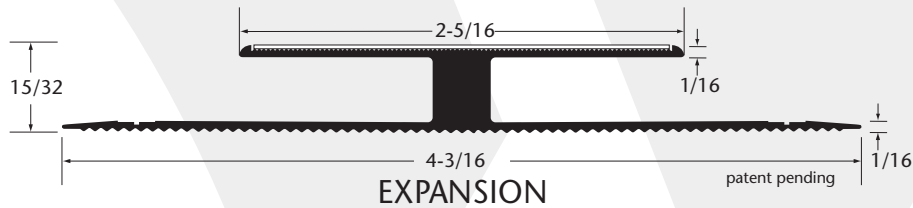

COMMERCIAL MOLDING OPTIONS

Exact Match Moldings

Our exclusive exact match high-pressure laminate moldings feature a bronze aluminum body that can be bonded with any Wilsonart Commercial Flooring design for a uniform appearance. Available in 8 ft. lengths.