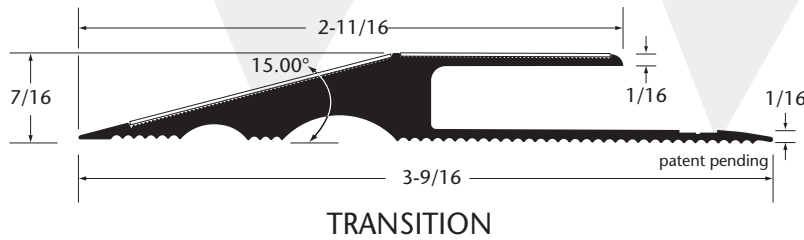

COMMERCIAL MOLDING OPTIONS

Exact Match Moldings

Our exclusive exact match high-pressure laminate moldings feature a bronze aluminum body that can be bonded with any Wilsonart Commercial Flooring design for a uniform appearance. Available in 8 ft. lengths.