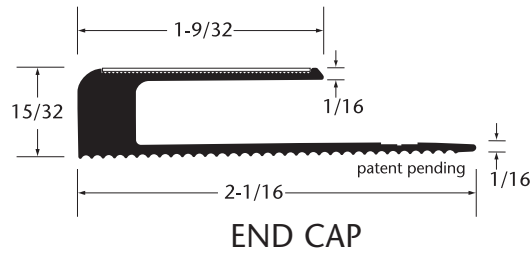

COMMERCIAL MOLDING OPTIONS

Exact Match Moldings

Our exclusive exact match high-pressure laminate moldings feature a bronze aluminum body that can be bonded with any Wilsonart Commercial Flooring design for a uniform appearance. Available in 8 ft. lengths.